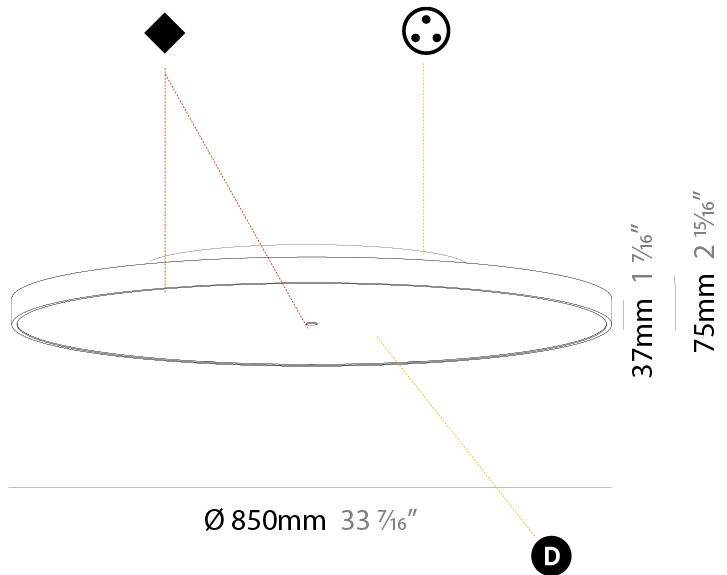

GENERAL

Series: Sign Diva
Subseries: Sign Diva
Partner: Prolicht
Division: Architectural
Installation: Surface
Product Type: Ceiling Surface
Mounting Location: Ceiling
Light Distribution: Direct / Indirect

PHYSICAL

Shape: Round
Diameter (mm): 850
Diameter (in): 33 7/16
Height (mm): 75
Height (in): 2 15/16
Weight (kg): 12.906
Weight (lbs): 28.453

Diffuser: Direct - PMMA - Opal/Micro-Prism/Sparkling Secret/Vintage Industrial with Shine Ring / Indirect - White/Yellow/Orange/Red/Blue/Green

Fixture Finish: SSR / BKV / CWI / CRY / HAB / UFT / ITA / RUA / FTG / MYG / LOD / PUS / FRO / FUP / KIA / POP / BLS / SPG / MEY / GOH / CHC / COM / ABZ / JAG / OBR / MOS / ROR

Fixture Material: PMMA / Extruded Aluminum / Steel

ELECTRICAL

Lamp Type: LED (Zhaga Standard)
Input Wattage (W): 96.8
Total Output Wattage (W): 76.8
Dimming: Tri-Mode (Non-Dimming and Phase Dimming (120Vac only) and 0-10V Dimming)
Driver Included: Yes
Driver Location: Integrated
Driver Type: Constant Current - Universal
Driver Class: Class 2
Input Voltage (V): 120 - 277
Constant Current (MA): 600

LED

Color Temperature (°K): 3000 / 3500 / 4000
Max. Delivered Lumen (lm): 11160 / 11388 / 11620
CRI: >90 CRI
Lamp Life (hrs): 50000

OPTICAL

RATINGS AND CERTIFICATIONS

Certified By: Certified for North American Standards
IP rating: IP20

PROJECT
TYPE
SPECIFIER
QUANTITY
DATE