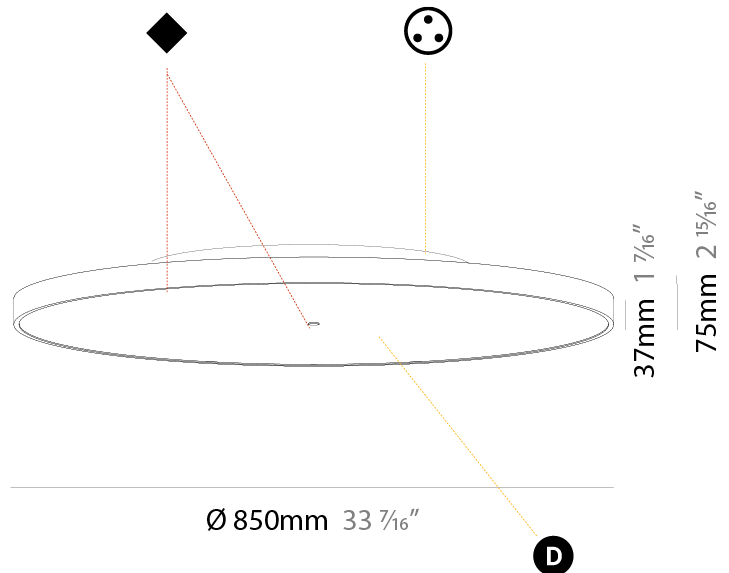

GENERAL

Series: Sign Diva
Subseries: Sign Diva Korona
Partner: Prolicht
Division: Architectural
Installation: Surface
Product Type: Ceiling Surface
Mounting Location: Ceiling
Light Distribution: Direct / Indirect

PHYSICAL

Shape: Round
Diameter (mm): 850
Diameter (in): 33 7/16
Height (mm): 89
Height (in): 3 1/2
Weight (kg): 13.283
Weight (lbs): 29.284
Diffuser: Direct - PMMA - Opal/Micro-Prism/Sparkling Secret/Vintage Industrial / Indirect - White/Yellow/Orange/Red/Blue/Green
Fixture Finish: SSR / BKV / CWI / CRY / HAB / UFT / ITA / RUA / FTG / MYG / LOD / PUS / FRO / FUP / KIA / POP / BLS / SPG / MEY / GOH / CHC / COM / ABZ / JAG / OBR / MOS / ROR
Fixture Material: PMMA / Extruded Aluminum / Steel

ELECTRICAL

Lamp Type: LED (Zhaga Standard)
Input Wattage (W): 96.8
Total Output Wattage (W): 76.8
Dimming: Tri-Mode (Non-Dimming and Phase Dimming (120Vac only) and 0-10V Dimming)
Driver Included: Yes
Driver Location: Integrated
Driver Type: Constant Current - Universal
Driver Class: Class 2
Input Voltage (V): 120 - 277
Constant Current (MA): 600

LED

Color Temperature (°K): 3000 / 3500 / 4000
Max. Delivered Lumen (lm): 11160 / 11388 / 11620
CRI: >90 CRI
Lamp Life (hrs): 50000

OPTICAL

RATINGS AND CERTIFICATIONS

Certified By: Certified for North American Standards
IP rating: IP20

PROJECT
TYPE
SPECIFIER
QUANTITY
DATE