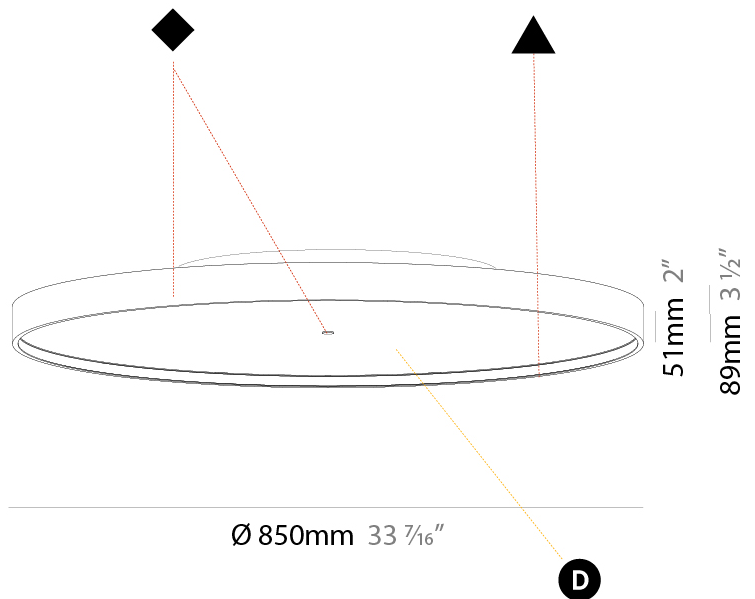

GENERAL

Series: Sign Diva
Subseries: Sign Diva Korona
Partner: Prolicht
Division: Architectural
Installation: Surface
Product Type: Ceiling Surface
Mounting Location: Ceiling
Light Distribution: Direct

PHYSICAL

Shape: Round
Diameter (mm): 850
Diameter (in): 33 7/16
Height (mm): 89
Height (in): 3 1/2
Weight (kg): 13.244
Weight (lbs): 29.198
Diffuser: PMMA - Opal/Micro-Prism/Sparkling Secret/Vintage Industrial
Fixture Finish: SSR / BKV / CWI / CRY / HAB / UFT / ITA / RUA / FTG / MYG / LOD / PUS / FRO / FUP / KIA / POP / BLS / SPG / MEY / GOH / CHC / COM / ABZ / JAG / OBR / MOS / ROR
Fixture Material: PMMA / Extruded Aluminum / Steel

ELECTRICAL

Lamp Type: LED (Zhaga Standard)
Input Wattage (W): 96.8
Total Output Wattage (W): 76.8
Dimming: Tri-Mode (Non-Dimming and Phase Dimming (120Vac only) and 0-10V Dimming)
Driver Included: Yes
Driver Location: Integrated
Driver Type: Constant Current - Universal
Driver Class: Class 2
Input Voltage (V): 120 - 277
Constant Current (MA): 500

LED

Color Temperature (°K): 3000 / 3500 / 4000
Max. Delivered Lumen (lm): 11160 / 11388 / 11620
CRI: >90 CRI
Lamp Life (hrs): 50000

OPTICAL

RATINGS AND CERTIFICATIONS

Certified By: Certified for North American Standards
IP rating: IP20