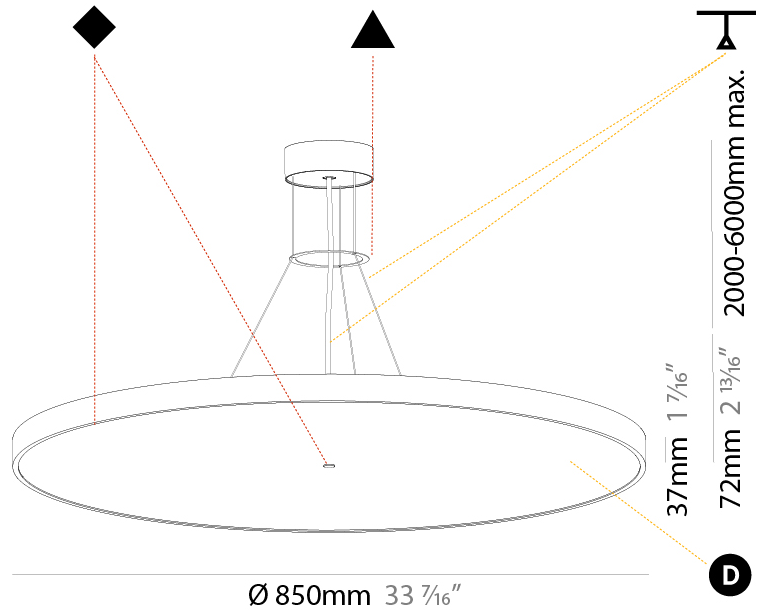

GENERAL

Series: Sign Diva
Subseries: Sign Diva
Partner: Prolicht
Division: Architectural
Installation: Suspension
Product Type: Pendant
Mounting Location: Ceiling
Light Distribution: Direct / Indirect

PHYSICAL

Shape: Round
Diameter (mm): 850
Diameter (in): 33 7/16
Height (mm): 72
Height (in): 2 13/16
Max. Overall Height (mm): 6072
Max. Overall Height (in): 239 1/16
Weight (kg): 14.868
Weight (lbs): 32.78
Diffuser: PMMA - Opal / Micro-Prism / Sparkling Secret / Vintage Industrial
Fixture Finish: SSR / BKV / CWI / CRY / HAB / UFT / ITA / RUA / FTG / MYG / LOD / PUS / FRO / FUP / KIA / POP / BLS / SPG / MEY / GOH / CHC / COM / ABZ / JAG / OBR / MOS / ROR
Fixture Material: PMMA / Extruded Aluminum / Steel
Cable Details: 2000mm or 6000mm Transparent Cable

ELECTRICAL

Lamp Type: LED (Zhaga Standard)
Input Wattage (W): 118.8
Total Output Wattage (W): 94.8
Dimming: Tri-Mode (Non-Dimming and Phase Dimming (120Vac only) and 0-10V Dimming)
Driver Included: Yes
Driver Location: Integrated
Driver Type: Constant Current - Universal
Driver Class: Class 2
Input Voltage (V): 120 - 277
Constant Current (MA): 600 / 350

LED

Color Temperature (°K): 2700 / 3000 / 3500 / 4000
Max. Delivered Lumen (lm): 9880 / 12310 / 12554 / 12810
CRI: >90 CRI
Lamp Life (hrs): 50000

OPTICAL

RATINGS AND CERTIFICATIONS

Certified By: Certified for North American Standards
IP rating: IP20