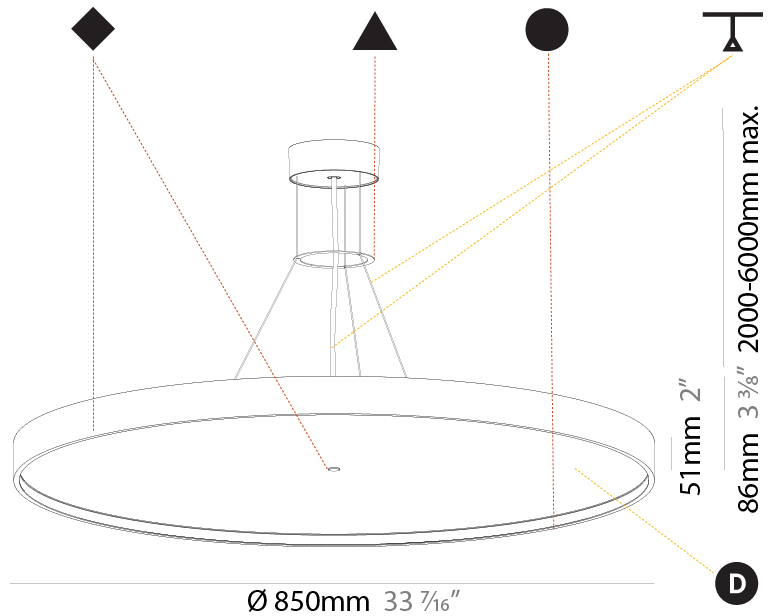

GENERAL

Series: Sign Diva
Subseries: Sign Diva Korona
Partner: Prolicht
Division: Architectural
Installation: Suspension
Product Type: Pendant
Mounting Location: Ceiling
Light Distribution: Direct / Indirect

PHYSICAL

Shape: Round
Diameter (mm): 850
Diameter (in): 33 7/16
Height (mm): 86
Height (in): 3 3/8
Max. Overall Height (mm): 2086
Max. Overall Height (in): 82 1/8
Weight (kg): 15.251
Weight (lbs): 33.62
Diffuser: PMMA - Opal / Micro-Prism / Sparkling Secret / Vintage Industrial
Fixture Finish: SSR / BKV / CWI / CRY / HAB / UFT / ITA / RUA / FTG / MYG / LOD / PUS / FRO / FUP / KIA / POP / BLS / SPG / MEY / GOH / CHC / COM / ABZ / JAG / OBR / MOS / ROR
Fixture Material: PMMA / Extruded Aluminum / Steel
Cable Details: 2000mm or 6000mm Transparent Cable

ELECTRICAL

Lamp Type: LED (Zhaga Standard)
Input Wattage (W): 118.8
Total Output Wattage (W): 76.8 / 18
Dimming: Tri-Mode (Non-Dimming and Phase Dimming (120Vac only) and 0-10V Dimming)
Driver Included: Yes
Driver Location: Integrated
Driver Type: Constant Current - Universal
Driver Class: Class 2
Input Voltage (V): 120 - 277
Constant Current (MA): 600 / 350

LED

Color Temperature (°K): 2700 / 3000 / 3500 / 4000
Max. Delivered Lumen (lm): 10450 / 10854 / 12325 / 12577
Nominal Lumen (lm): 13561 / 14178 / 16100 / 16429
CRI: >90 CRI
Lamp Life (hrs): 50000

OPTICAL

RATINGS AND CERTIFICATIONS

Certified By: Certified for North American Standards
IP rating: IP20