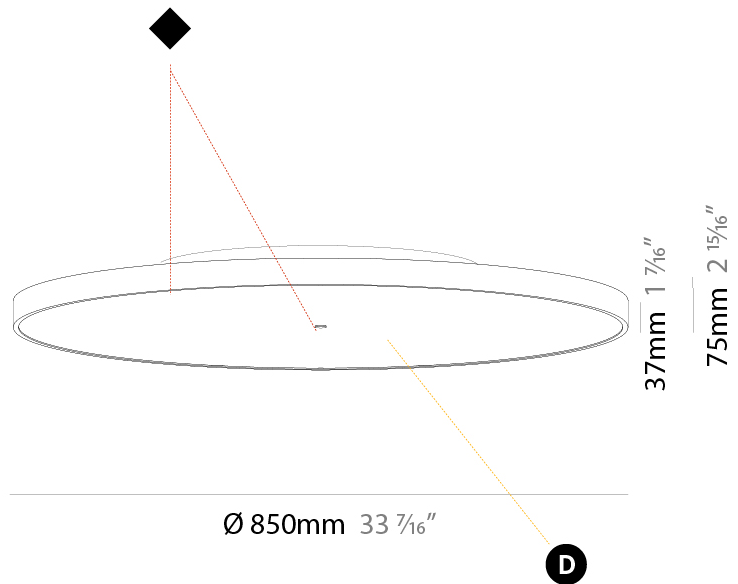

GENERAL

Series: Sign Diva
Subseries: Sign Diva
Partner: Prolicht
Division: Architectural
Installation: Surface
Product Type: Ceiling Surface
Mounting Location: Ceiling
Light Distribution: Direct

PHYSICAL

Shape: Round
Diameter (mm): 850
Diameter (in): 33 7/16
Height (mm): 75
Height (in): 2 15/16
Weight (kg): 12.925
Weight (lbs): 28.495
Diffuser: PMMA - Opal/Micro-Prism/Sparkling Secret/Vintage Industrial with Shine Ring
Fixture Finish: SSR / BKV / CWI / CRY / HAB / UFT / ITA / RUA / FTG / MYG / LOD / PUS / FRO / FUP / KIA / POP / BLS / SPG / MEY / GOH / CHC / COM / ABZ / JAG / OBR / MOS / ROR
Fixture Material: PMMA / Extruded Aluminum / Steel

ELECTRICAL

Lamp Type: LED (Zhaga Standard)
Input Wattage (W): 96.8
Total Output Wattage (W): 76.8
Dimming: Tri-Mode (Non-Dimming and Phase Dimming (120Vac only) and 0-10V Dimming)
Driver Included: Yes
Driver Location: Integrated
Driver Type: Constant Current - Universal
Driver Class: Class 2
Input Voltage (V): 120 - 277
Constant Current (MA): 600

LED

Color Temperature (°K): 3000 / 3500 / 4000
Max. Delivered Lumen (lm): 11160 / 11388 / 11620
CRI: >90 CRI
Lamp Life (hrs): 50000

OPTICAL

RATINGS AND CERTIFICATIONS

Certified By: Certified for North American Standards
IP rating: IP20