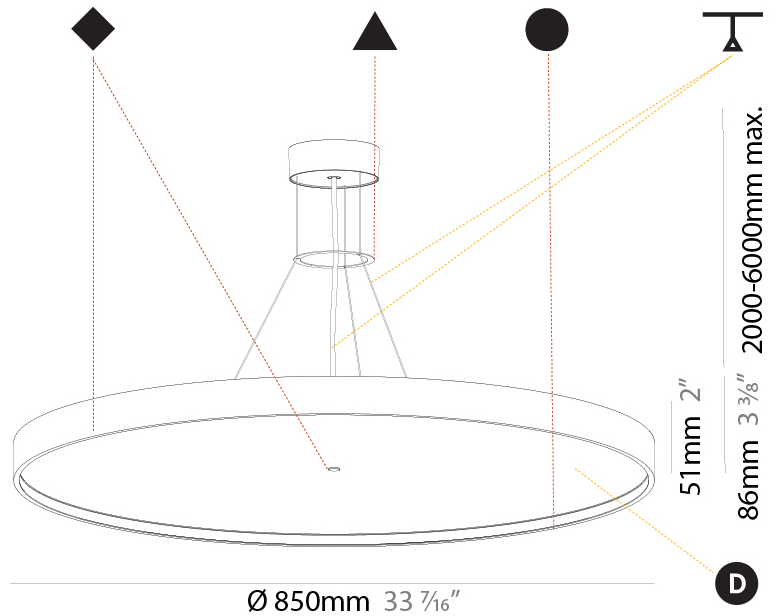

GENERAL

Series: Sign Diva
Subseries: Sign Diva Korona
Partner: Prolicht
Division: Architectural
Installation: Suspension
Product Type: Pendant
Mounting Location: Ceiling
Light Distribution: Direct

PHYSICAL

Shape: Round
Diameter (mm): 850
Diameter (in): 33 7/16
Height (mm): 86
Height (in): 3 3/8
Max. Overall Height (mm): 2086
Max. Overall Height (in): 82 1/8
Weight (kg): 14.399
Weight (lbs): 31.74
Diffuser: PMMA - Opal / Micro-Prism / Sparkling Secret / Vintage Industrial
Fixture Finish: SSR / BKV / CWI / CRY / HAB / UFT / ITA / RUA / FTG / MYG / LOD / PUS / FRO / FUP / KIA / POP / BLS / SPG / MEY / GOH / CHC / COM / ABZ / JAG / OBR / MOS / ROR
Fixture Material: PMMA / Extruded Aluminum / Steel
Cable Details: 2000mm or 6000mm Transparent Cable

ELECTRICAL

Lamp Type: LED (Zhaga Standard)
Input Wattage (W): 96.8
Total Output Wattage (W): 76.8
Dimming: Tri-Mode (Non-Dimming and Phase Dimming (120Vac only) and 0-10V Dimming)
Driver Included: Yes
Driver Location: Integrated
Driver Type: Constant Current - Universal
Driver Class: Class 2
Input Voltage (V): 120 - 277
Constant Current (MA): 600

LED

Color Temperature (°K): 2700 / 3000 / 3500 / 4000
Max. Delivered Lumen (lm): 9094 / 9806 / 11385 / 11617
Nominal Lumen (lm): 10753 / 11596 / 13461 / 13736
CRI: >90 CRI
Lamp Life (hrs): 50000

OPTICAL

RATINGS AND CERTIFICATIONS

Certified By: Certified for North American Standards
IP rating: IP20