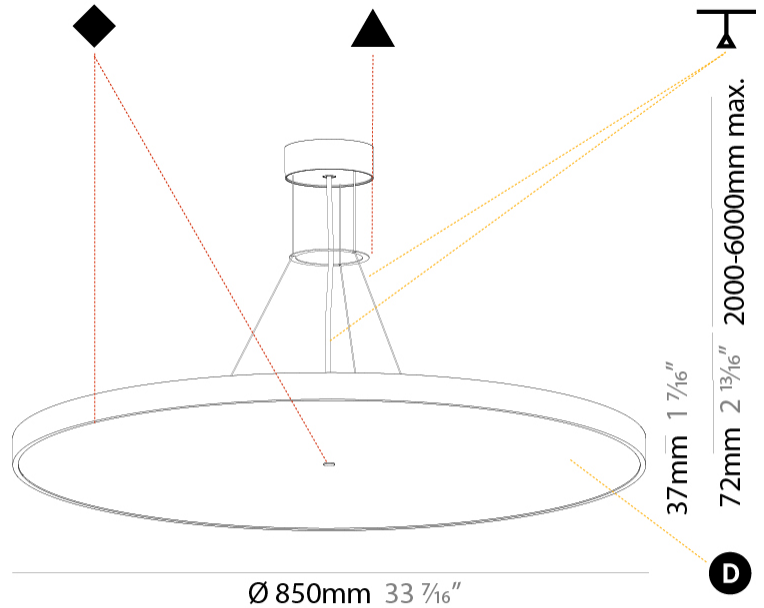

GENERAL

Series: Sign Diva
Subseries: Sign Diva
Partner: Prolicht
Division: Architectural
Installation: Suspension
Product Type: Pendant
Mounting Location: Ceiling
Light Distribution: Direct

PHYSICAL

Shape: Round
Diameter (mm): 850
Diameter (in): 33 7/16
Height (mm): 72
Height (in): 2 13/16
Max. Overall Height (mm): 6072
Max. Overall Height (in): 239 1/16
Weight (kg): 14.005
Weight (lbs): 30.88
Diffuser: PMMA - Opal / Micro-Prism / Sparkling Secret / Vintage Industrial
Fixture Finish: SSR / BKV / CWI / CRY / HAB / UFT / ITA / RUA / FTG / MYG / LOD / PUS / FRO / FUP / KIA / POP / BLS / SPG / MEY / GOH / CHC / COM / ABZ / JAG / OBR / MOS / ROR
Fixture Material: PMMA / Extruded Aluminum / Steel
Cable Details: 2000mm or 6000mm Transparent Cable

ELECTRICAL

Lamp Type: LED (Zhaga Standard)
Input Wattage (W): 96.8
Total Output Wattage (W): 76.8
Dimming: Tri-Mode (Non-Dimming and Phase Dimming (120Vac only) and 0-10V Dimming)
Driver Included: Yes
Driver Location: Integrated
Driver Type: Constant Current - Universal
Driver Class: Class 2
Input Voltage (V): 120 - 277
Constant Current (MA): 600

LED

Color Temperature (°K): 2700 / 3000 / 3500 / 4000
Max. Delivered Lumen (lm): 7960 / 9950 / 10153 / 10360
CRI: >90 CRI
Lamp Life (hrs): 50000

OPTICAL

RATINGS AND CERTIFICATIONS

Certified By: Certified for North American Standards
IP rating: IP20